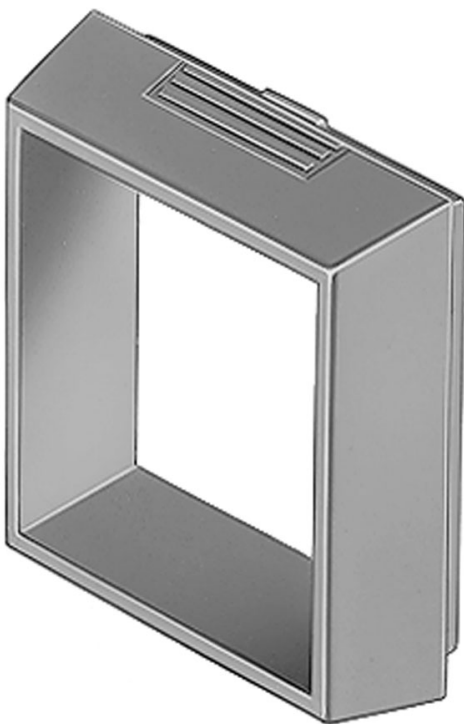

Components configured by yourself

704.701.0 - Front bezel square

Attention: The preview is based on a sample product. This can differ from your current configuration.

Front

Front bezel material	Plastic	
Front bezel colour	black	
Front size	30 x 30	mm
Front shape	square	

Other Attributes

Weight	0.002	kg
--------	-------	----